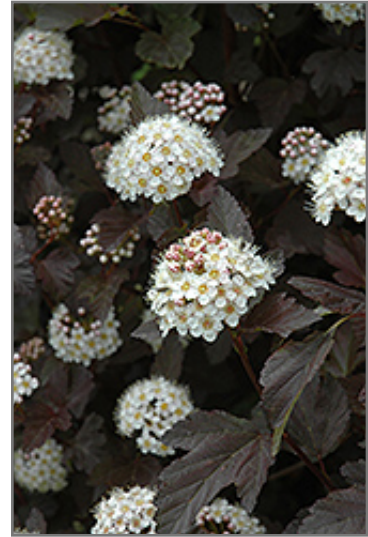

Diablo Ninebark

Physocarpus opulifolius 'Monlo'

Height: 10 feet

Spread: 10 feet

Sunlight: ☉ ●

Hardiness Zone: 2b

Other Names: Eastern Ninebark

Description:

A large spreading shrub with intensely purple leaves all season long, small white flowers followed by reddish fruit which show well against the foliage, and papery bark; tough and durable, makes a superb color accent; late winter- early spring pruning

Ornamental Features

Diablo Ninebark features showy clusters of white flowers at the ends of the branches from late spring to early summer, which emerge from distinctive pink flower buds. It has attractive deep purple deciduous foliage which emerges burgundy in spring. The serrated lobed leaves are highly ornamental and turn an outstanding red in the fall. It features abundant showy red capsules from early to mid fall. The peeling tan bark adds an interesting dimension to the landscape.

Landscape Attributes

Diablo Ninebark is a multi-stemmed deciduous shrub with an upright spreading habit of growth. Its relatively coarse texture can be used to stand it apart from other landscape plants with finer foliage.

This shrub will require occasional maintenance and upkeep, and can be pruned at anytime. It has no significant negative characteristics.

Diablo Ninebark is recommended for the following landscape applications;

Diablo Ninebark flowers
Photo courtesy of NetPS Plant Finder